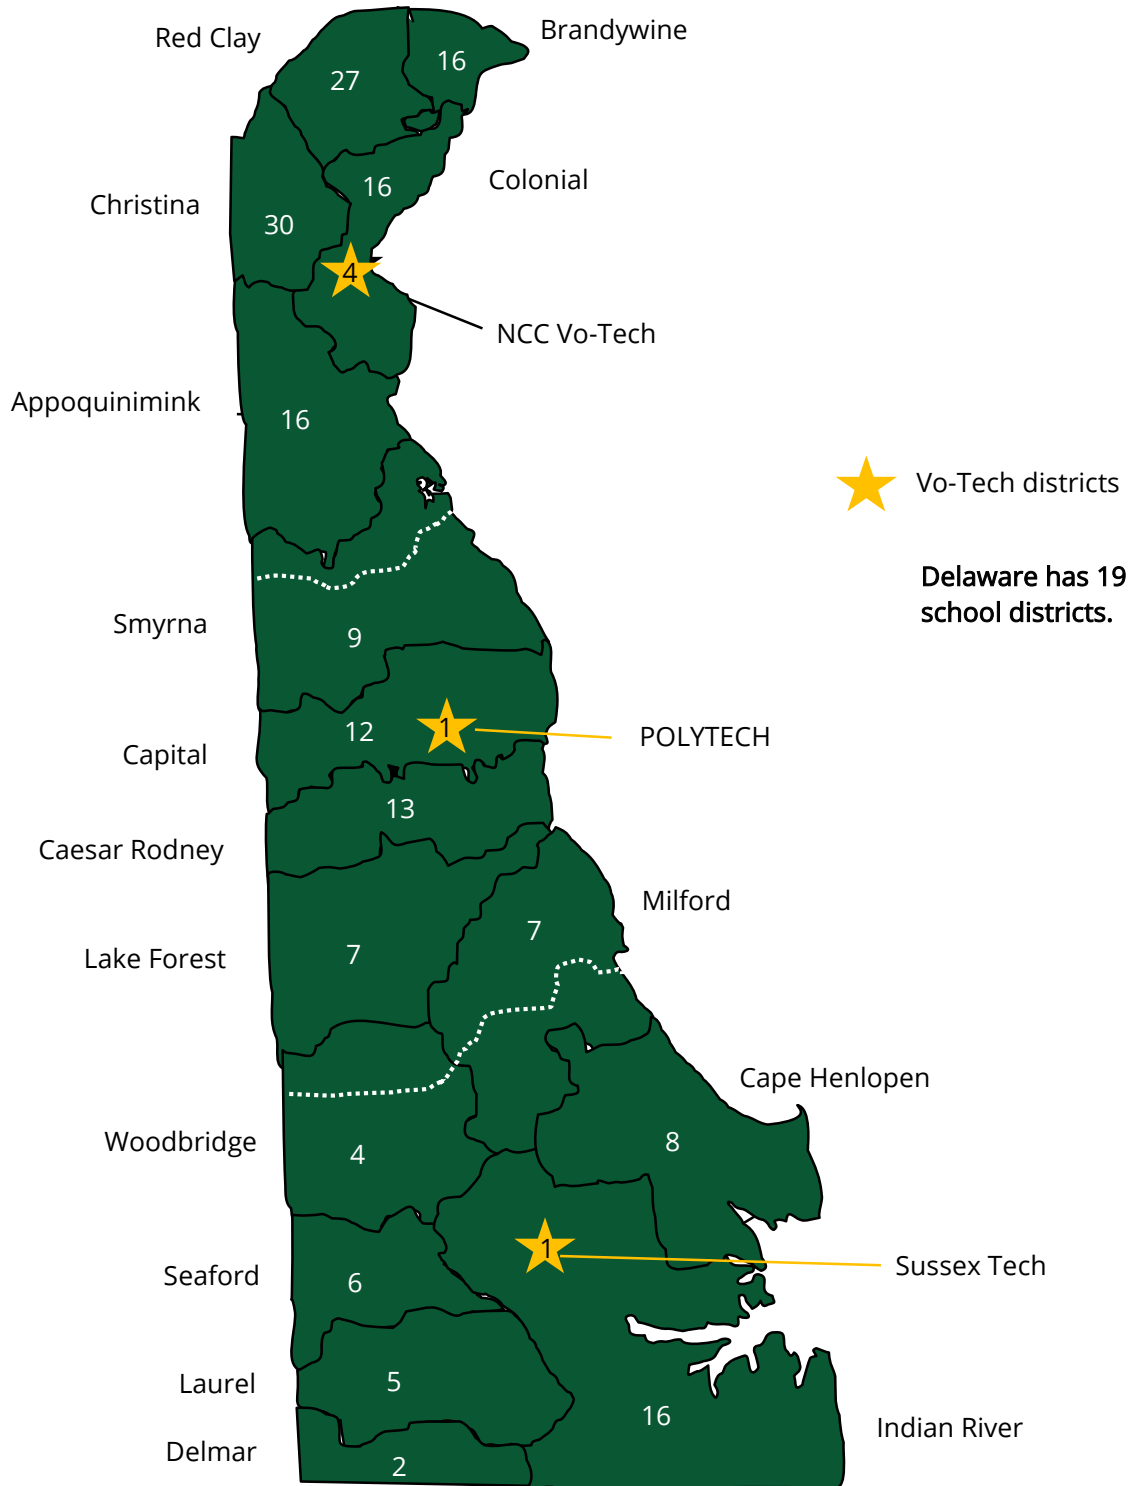

Number of Schools, by District (2015-16)

Note: Schools counted do not include state- or district-authorized public charter schools. This count includes only schools and programs with profiles on the Delaware Department of Education website and may not be comprehensive of all special education and alternative schools. Each vo-tech districts serves students within the bounds of its respective county.

Source: Delaware Department of Education. (2015). Online School and District Profiles. <http://profiles>

Public Charter Schools (2015-16)

Note: Red Clay Consolidated School District is the authorizer of three charter schools: Charter School of Wilmington, Delaware College Preparatory Academy, and Delaware Military Academy. One new public charter school, Delaware STEM Academy, has been approved and is anticipated to open in SY 2016-17.